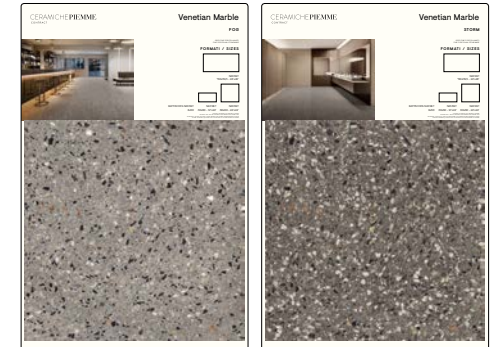

DISPLAY VENETIAN MARBLE
60x60