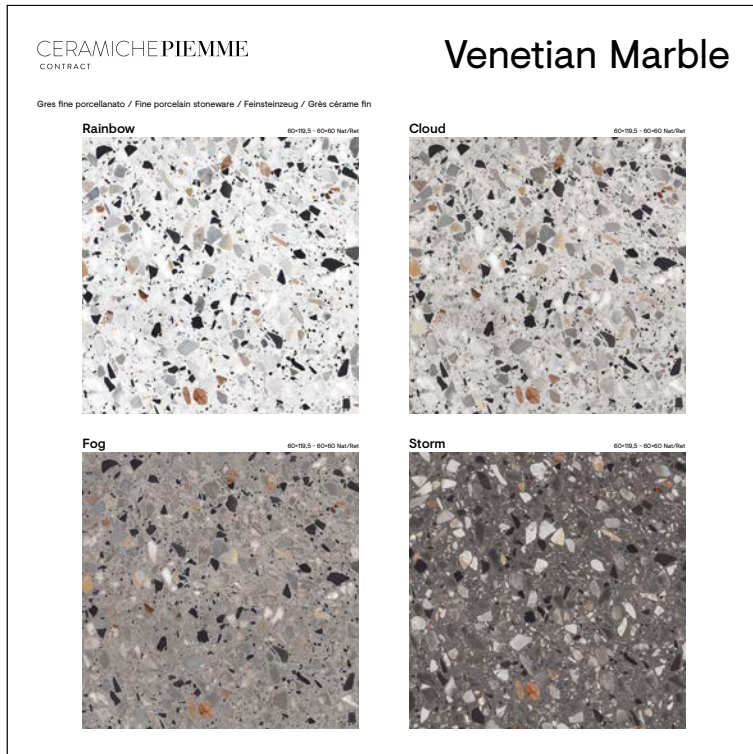

CATALOGO VENETIAN MARBLE

Venetian Marble

4 COLOURS 2 SIZES 1 SURFACE

A collection inspired by the Venetian terrazzo flooring used since ancient times in Greece. It then reached and became widespread in Italy, first of all thanks to the ancient Romans and then to the Venetian nobles.

CERAMICHEPIEMME
CONTRACT

SPECIFICHE TECNICHE

CODICE	302383
DIMENSIONE	24x30 cm

PLAQUETTES VENETIAN MARBLE

CERAMICHEPIEMME
CONTRACT

Venetian Marble

Caratteristiche Tecniche / Technical characteristics / Technische daten / Caracteristiques techniques