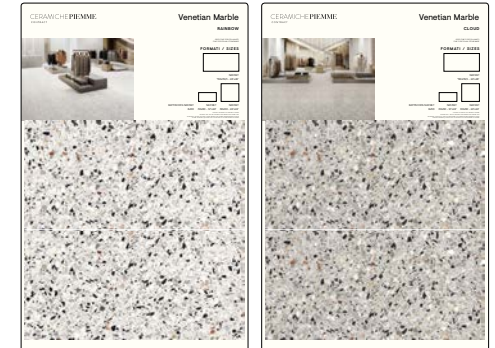

DISPLAY VENETIAN MARBLE
60x60