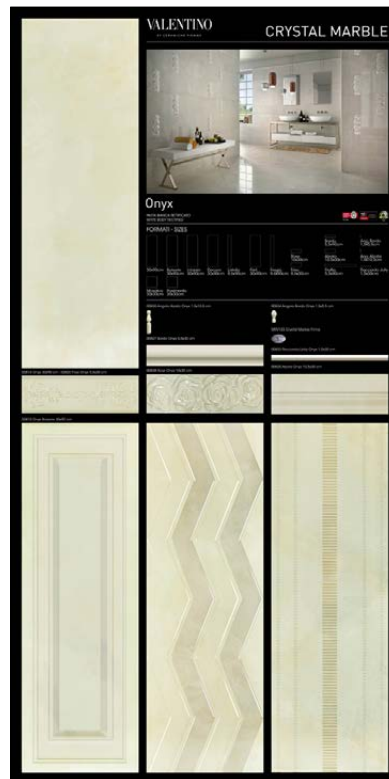

PANCRY07 - PAN. COM.NE
ONYX CRYSTAL MARBLE

COD. 301221