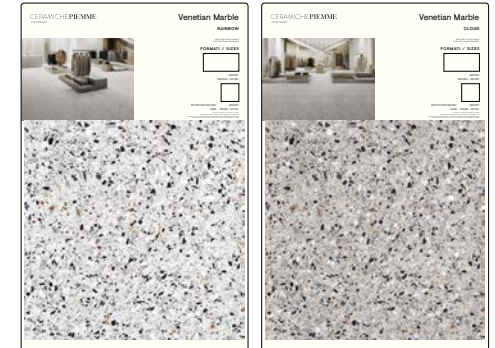

DISPLAY VENETIAN MARBLE
60x60