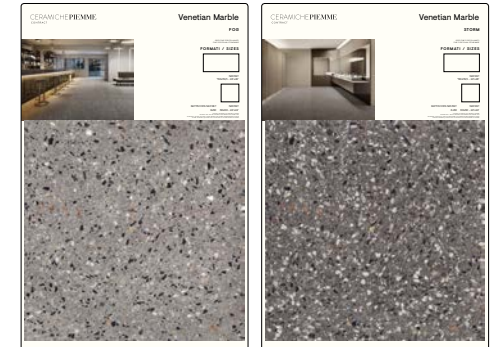

DISPLAY VENETIAN MARBLE
60x60